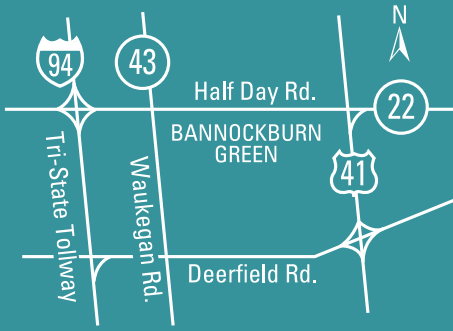

To be a part of this thriving North Shore destination, please contact Liz Krebs or Kitsy Ritter at 630.954.7300.

BANNOCKBURN GREEN
NOT JUST SHOPPING. A LIFE STYLE.

Waukegan Rd. and Half Day Rd. Bannockburn, Illinois
www.bannockburngreen.com

FIND WHAT YOU NEED

A T B A N N O C K B U R N G R E E N

Store Directory

Waukegan Road (Rt. 43)
at Half Day Road (Rt. 22)
in Bannockburn, IL

- Allstate Insurance | 847.940.4488
- AlphaGraphics | 847.317.9001
- Bannockburn Dental | 847.948.5988
- Bannockburn Shoe World & Repair | 847.374.0344
- Deerfield Healthworks, SC, Dr. Lakemaker | 847.940.3800
- The Dogout | 847.317.0347
- Dominick's | 847.940.0664
- Eggsperience Café | 847.940.8444
- Erehwon Mountain Outfitter | 847.948.7250
- Eye Care For You | 847.940.8010
- Furla Photography & Video | 847.945.4200
- Garbs Clothing | 847.236.0771
- General Nutrition Center | 847.374.9770
- H & R Block | 847.374.8506
- Lake-Cook Behavioral Health Resources | 847.577.1501
- Language Stars | 847.914.0680
- Newport Coffee House | 847.940.7134
- Panera Bread | 847.236.1599
- Phoenix Nail & Spa | 847.914.0855
- PNC Bank | 847.317.2352
- Postino Wine Cafe | 847.940.0200
- Rock River Salon and Spa | COMING SOON!
- San Gabriel Mexican Café | 847.940.0200
- Skokie Valley Laundry & Dry Cleaners | 847.940.7707
- Still Water Physical Therapy and Massage | 847.405.7611
- Subway | 847.444.0137
- Sylvan Learning Center | 847.282.3100
- The Meeting Group | 847.317.1280
- Walgreens | 847.940.8020